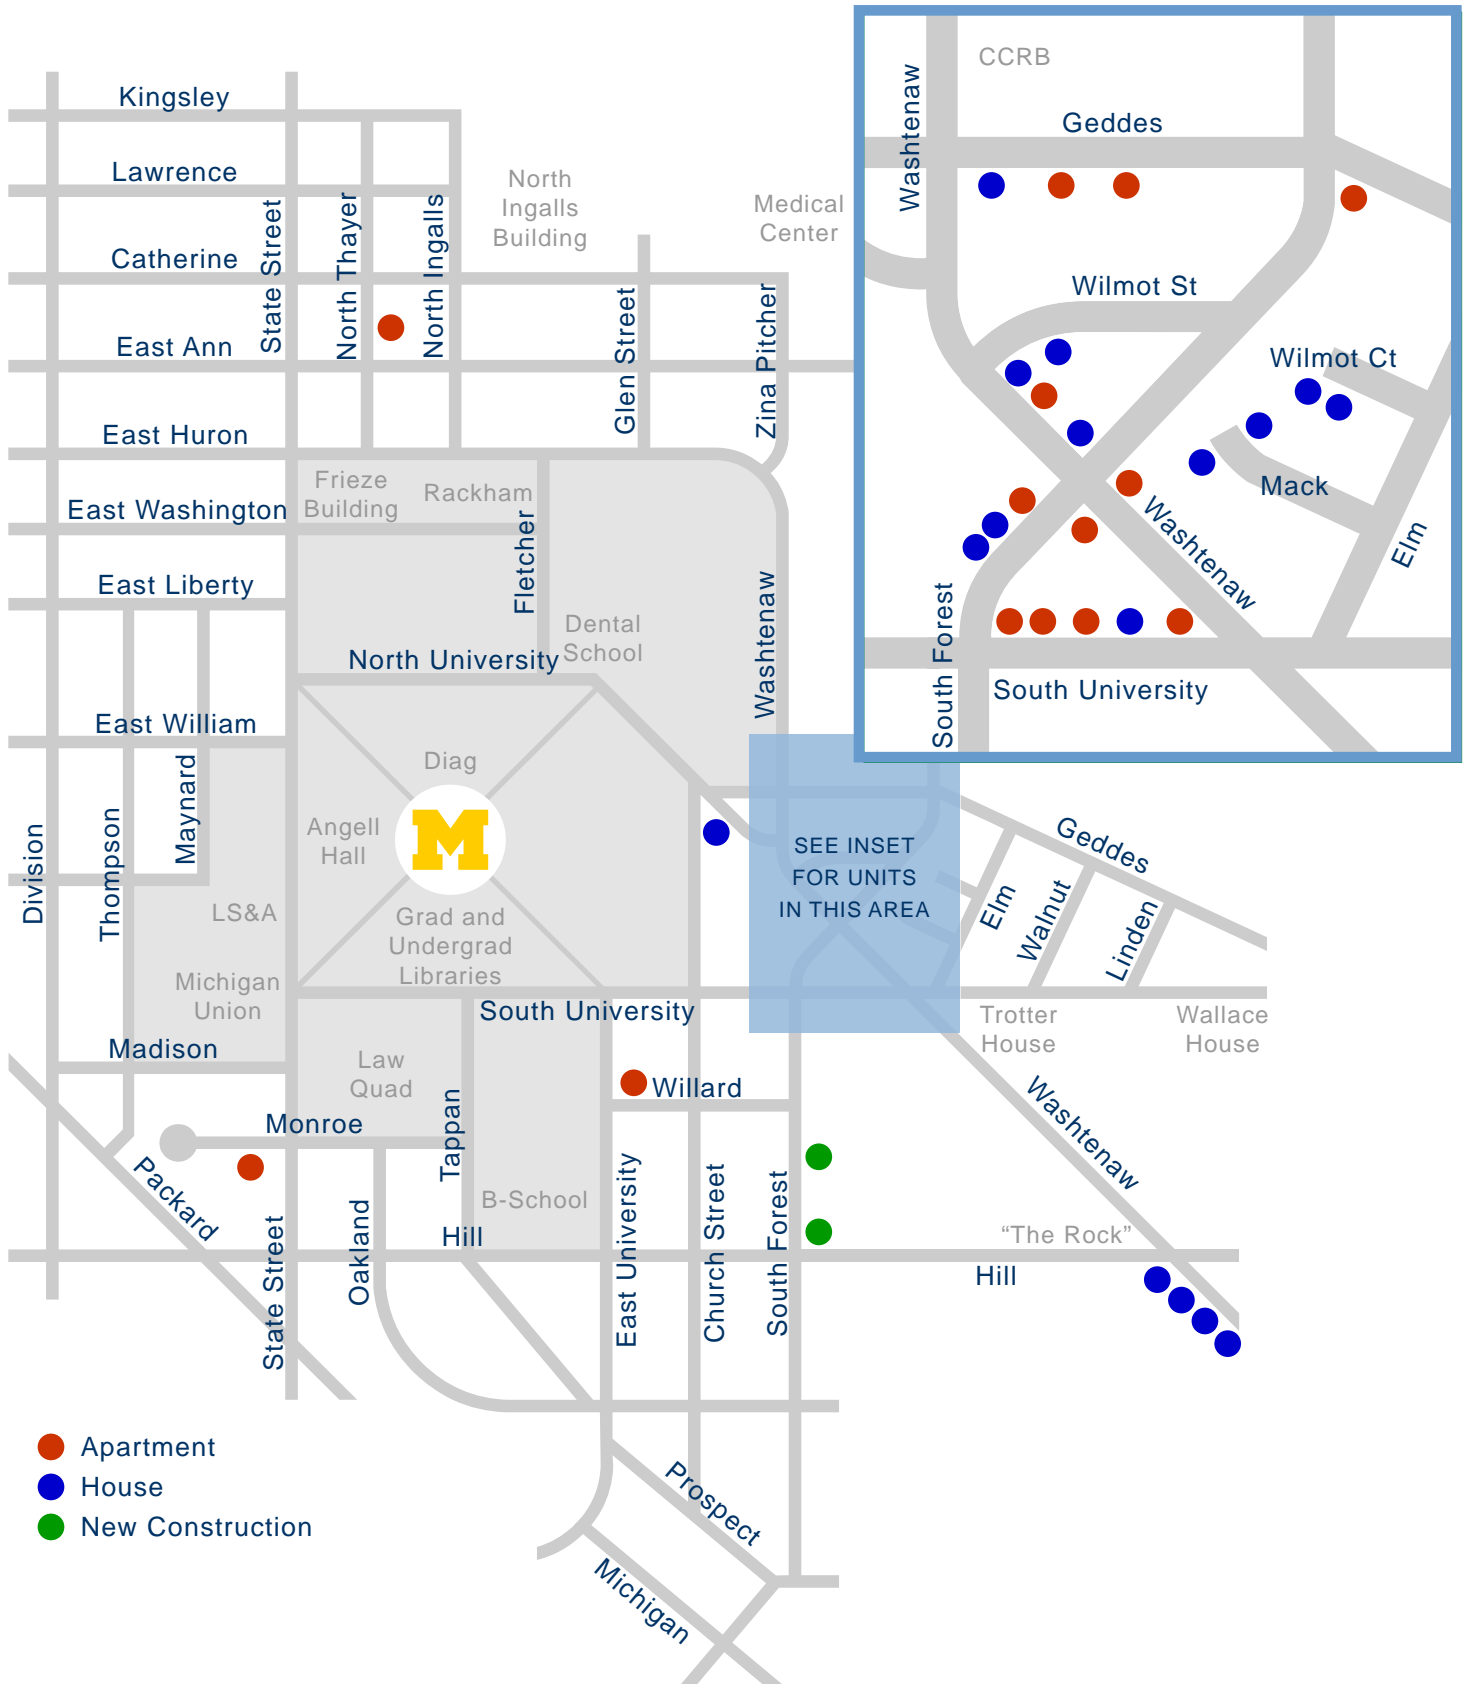

Map of Campus Realty Properties

Campus Realty

1335 South University Ann Arbor, MI 48104 Tel: (734) 665-8825 Fax: (734) 665-3993